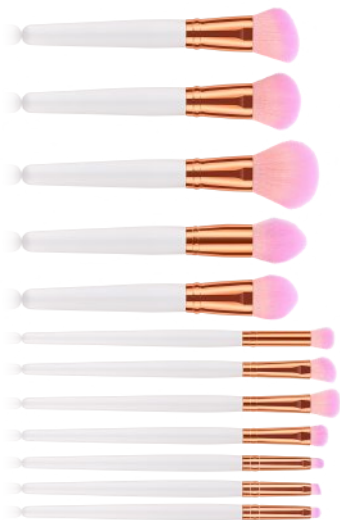

ST7119

12pcs Eyeshadow Brush
 Hair : Synthetic ,
 Ferrule: Aluminum
 Handle: Plastic

ST7122

12pcs Eyeshadow Brush
 Hair : Synthetic ,
 Ferrule: Aluminum
 Handle: Plastic

DISCOVER THE BEAUTY,MAKE-UP BRUSH FOR YOU

COSMETIC BRUSH

ST7113

10pcs Makeup Brush
Hair : Synthetic ,
Ferrule: Aluminum
Handle: wooden

3pcs Eyeshadow Brush
Hair : Synthetic ,
Ferrule: Aluminum
Handle: wooden

ST7115

ST7117

12pcs Makeup Brush
Hair : Synthetic ,
Ferrule: Aluminum
Handle: wooden

7pcs Makeup Brush
Hair : Synthetic ,
Ferrule: Aluminum
Handle: wooden

ST7116

ST7114

10 pcs Makeup Brush
Hair : Synthetic ,
Ferrule: Aluminum
Handle: wooden

MERMAID Makeup Brush

ST7123

12pcs Makeup Brush
Hair : Synthetic ,
Ferrule: Aluminum
Handle: Plastic