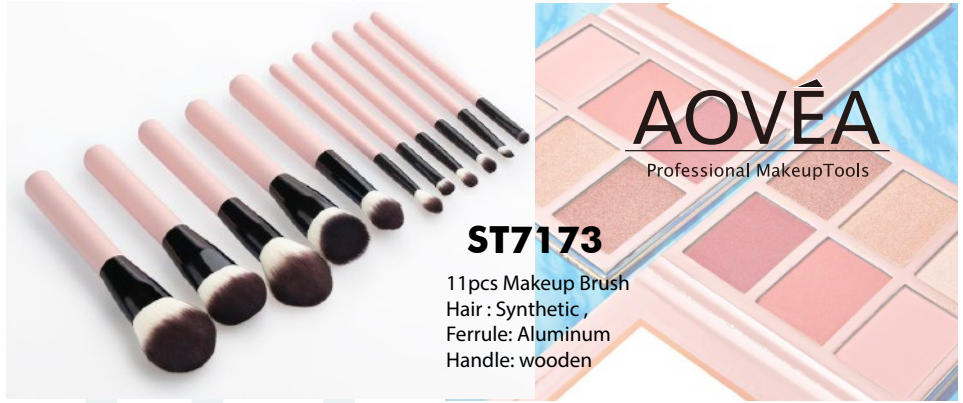

AOVEA

Professional MakeupTools

ST7173

11pcs Makeup Brush
Hair : Synthetic ,
Ferrule: Aluminum
Handle: wooden