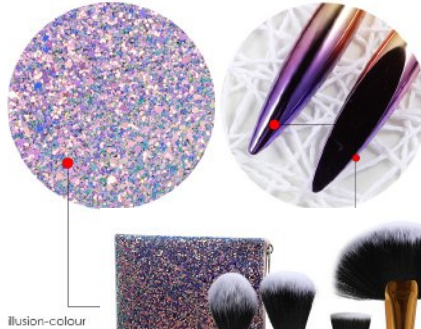

12pcs Makeup Brush
Hair : Synthetic ,
Ferrule: Aluminum
Handle: wooden

ST7071

12pcs Makeup Brush
Hair : Synthetic ,
Ferrule: Aluminum
Handle: wooden

COSMETIC BRUSH SET

ST7070

12pcs Makeup Brush
Hair : Synthetic ,
Ferrule: Aluminum
Handle: wooden
Makeup bag: PU

ST7072

24pcs Makeup Brush
Hair : Synthetic ,Goat hair,pony
Ferrule: Aluminum
Handle: wooden
Makeup bag :PU

DISCOVER THE BEAUTY, MAKE-UP BRUSH FOR YOU

ST7074

7pcs Makeup Brush
Hair : Synthetic ,
Ferrule: Aluminum
Handle: Plastic

ST7073

8pcs Makeup Brush
Hair : Synthetic ,
Ferrule: Aluminum
Handle: wooden
Makeup bag : Fabric

ST7076

7pcs Makeup Brush
Hair : Synthetic ,
Ferrule: Aluminum
Handle: Plastic

illusion-colour

ST7075

7pcs Makeup Brush
Hair : Synthetic ,
Ferrule: Aluminum
Handle: wooden
Makeup bag : Shiny

DISCOVER THE BEAUTY, MAKE-UP BRUSH FOR YOU

COSMETIC BRUSH

Smooth Silk our Wooden handles are shaped and sanded to perfection, Then sprayed with a perfect finish to your colour selection

ST7078

4pcs Makeup Brush
Hair : Synthetic ,
Ferrule: Aluminum
Handle: wooden