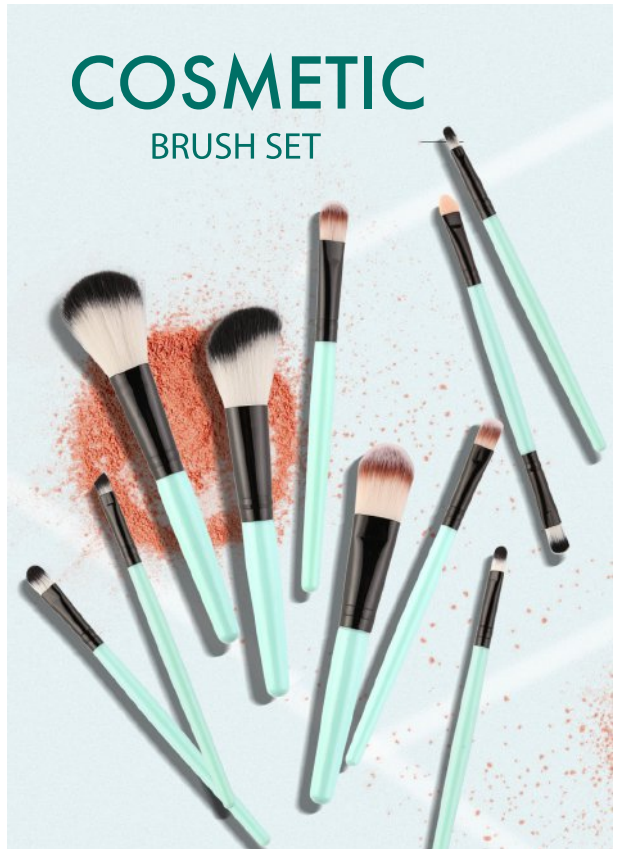

ST7214

7pcs Makeup Brush
Hair : Synthetic ,
Ferrule: Aluminum
Handle: Plastic

ST7210

6pcs Makeup Brush
Hair : Synthetic ,
Ferrule: Aluminum
Handle: Wooden

A

B

C

D

F

G

E

H

COSMETIC BRUSH SET

ST7218

18pcs Makeup Brush
Hair : Synthetic ,
Ferrule: Aluminum
Handle: Plastic

AOVEA