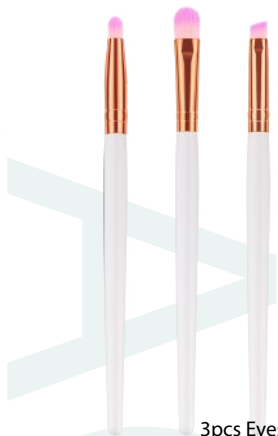

3pcs Eyeshadow Brush
Hair : Synthetic ,
Ferrule: Aluminum
Handle: wooden

ST7115